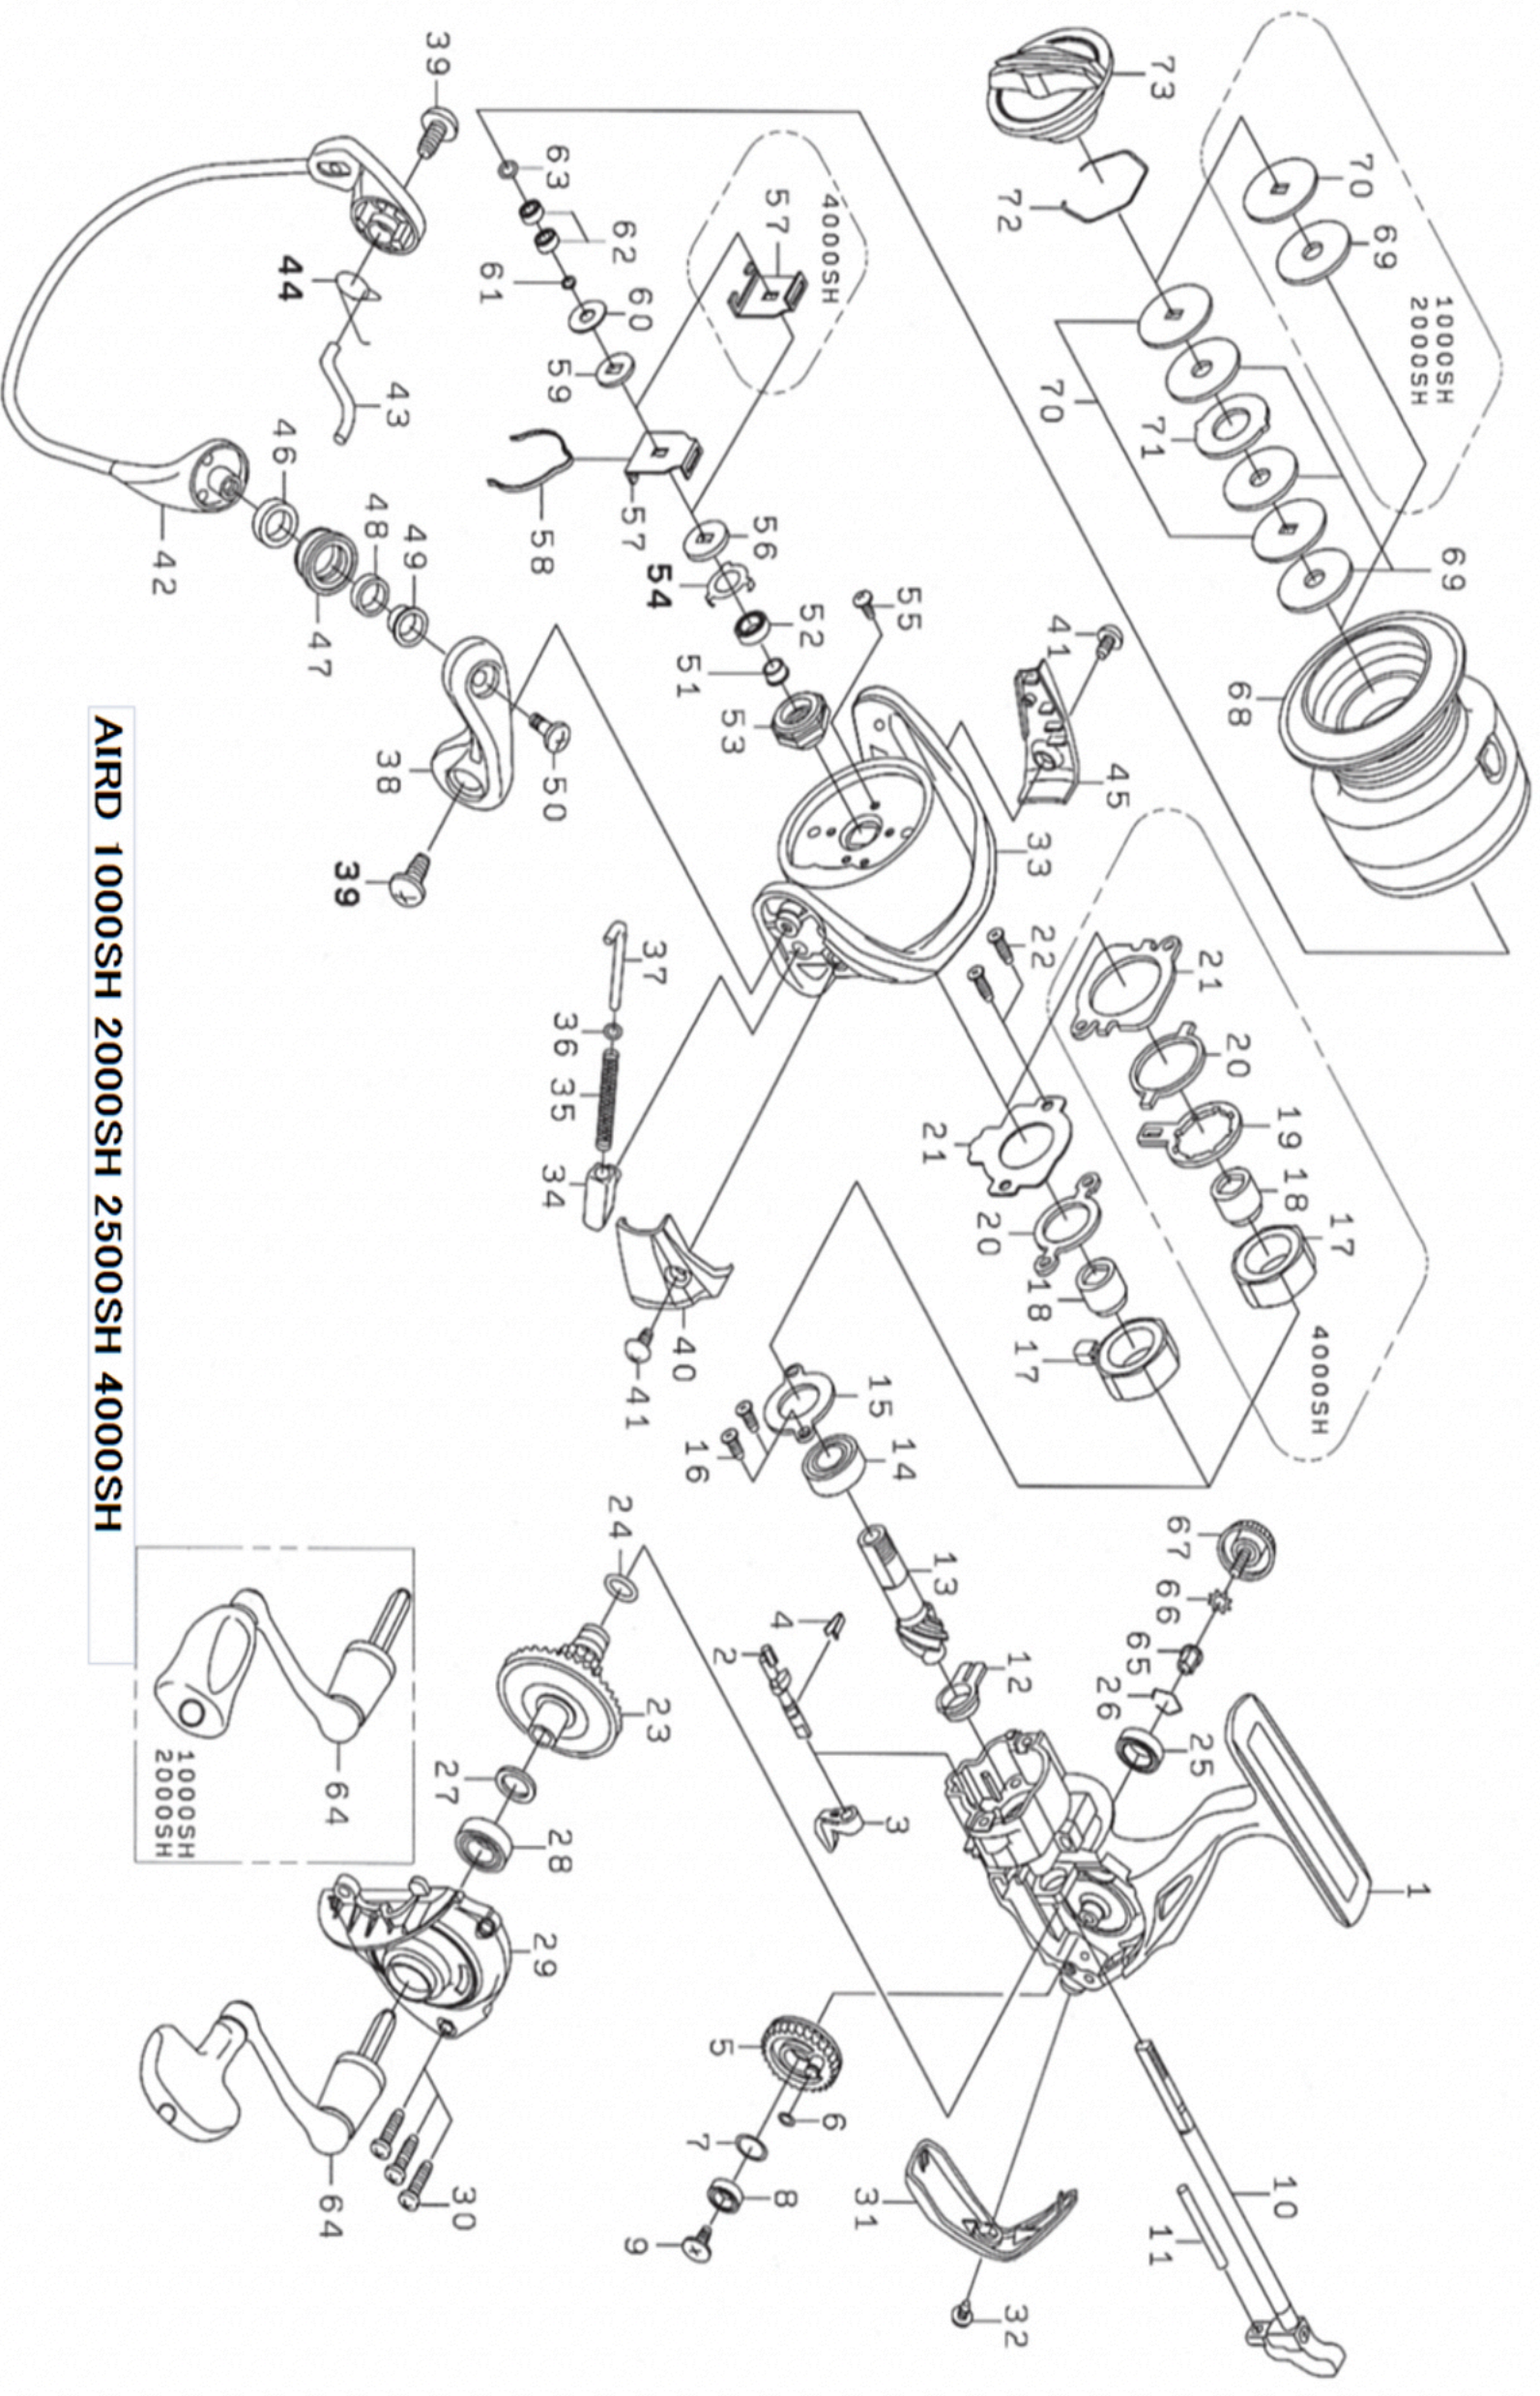

# AIRD 1000SH

Feel Alive.

Please quote by part number, not key number when ordering.  
spares@daiwaaustralia.com.au PH: (02) 8644 8644

AIRD 1000SH 2000SH 2500SH 4000SH

REEL NAME	MGFT CODE	KEY NO	PARTS CODE	DESCRIPTION
AIRD 1000SH	S071PA1	1	6H762701	BODY
AIRD 1000SH	S071PA1	2	6H463101	ANTI-REVERSE CAM
AIRD 1000SH	S071PA1	3	6H463203	ANTI-REVERSE LEVER
AIRD 1000SH	S071PA1	4	6H463301	ANTI-REVERSE CAM SPRING
AIRD 1000SH	S071PA1	5	6H495801	OSCILLATING GEAR
AIRD 1000SH	S071PA1	6	6G683301	"O" RING (A)
AIRD 1000SH	S071PA1	7	6G466100	WASHER (A)
AIRD 1000SH	S071PA1	8	6F055602	BALL BEARING (A)
AIRD 1000SH	S071PA1	9	6H463401	SCREW (A)
AIRD 1000SH	S071PA1	10	6H733301	MAIN SHAFT
AIRD 1000SH	S071PA1	11	6H494201	STABILIZER BAR
AIRD 1000SH	S071PA1	12	6H463801	COLLAR (A)
AIRD 1000SH	S071PA1	13	6H733401	PINION GEAR
AIRD 1000SH	S071PA1	14	6H726802	BALL BEARING (B)
AIRD 1000SH	S071PA1	15	6H463901	BEARING RETAINER (A)
AIRD 1000SH	S071PA1	16	6H624901	SCREW (B)
AIRD 1000SH	S071PA1	17	6G539201	ROLLER CLUTCH
AIRD 1000SH	S071PA1	18	6H624702	SPACING SLEEVE
AIRD 1000SH	S071PA1	19	-	CLUTCH CAM
AIRD 1000SH	S071PA1	20	6H161801	CLUTCH CAM RETAINER
AIRD 1000SH	S071PA1	21	6H464001	ROLLER CLUTCH RETAINER
AIRD 1000SH	S071PA1	22	6G837101	SCREW (C)
AIRD 1000SH	S071PA1	23	6H733501	DRIVE GEAR
AIRD 1000SH	S071PA1	24	6G670501	"O" RING (B)
AIRD 1000SH	S071PA1	25	6G522703	BALL BEARING (C)
AIRD 1000SH	S071PA1	26	6G472401	BEARING RETAINER (B)
AIRD 1000SH	S071PA1	27	63758500	WASHER (B)
AIRD 1000SH	S071PA1	28	6G467302	BALL BEARING (D)
AIRD 1000SH	S071PA1	29	6H762801	SIDE COVER
AIRD 1000SH	S071PA1	30	6G115001	SCREW (D)
AIRD 1000SH	S071PA1	31	6H494702	REAR COVER
AIRD 1000SH	S071PA1	32	6G270801	SCREW (E)
AIRD 1000SH	S071PA1	33	6Q131702	ROTOR
AIRD 1000SH	S071PA1	34	6H496701	BAIL SPRING HOLDER
AIRD 1000SH	S071PA1	35	6G471701	BAIL SPRING
AIRD 1000SH	S071PA1	36	6E313901	WASHER (C)
AIRD 1000SH	S071PA1	37	6G471805	BAIL SPRING SHAFT
AIRD 1000SH	S071PA1	38	6H464503	BAIL ARM
AIRD 1000SH	S071PA1	39	6G205001	SCREW (F)
AIRD 1000SH	S071PA1	40	6H497902	COVER (A)
AIRD 1000SH	S071PA1	41	6G270801	SCREW (G)
AIRD 1000SH	S071PA1	42	6H762901	BAIL ASSEMBLY
AIRD 1000SH	S071PA1	43	6G630801	BAIL TRIP LEVER
AIRD 1000SH	S071PA1	44	6G613101	BAIL TRIP LEVER SPRING
AIRD 1000SH	S071PA1	45	6H498002	COVER (B)
AIRD 1000SH	S071PA1	46	6G047601	COLLAR (B)
AIRD 1000SH	S071PA1	47	6F921601	LINE ROLLER
AIRD 1000SH	S071PA1	48	6G220701	COLLAR (C)
AIRD 1000SH	S071PA1	49	6G195501	COLLAR (D)
AIRD 1000SH	S071PA1	50	6G195602	SCREW (H)
AIRD 1000SH	S071PA1	51	6G613501	COLLAR (E)
AIRD 1000SH	S071PA1	52	6G466202	BALL BEARING (E)
AIRD 1000SH	S071PA1	53	6G471301	ROTOR NUT
AIRD 1000SH	S071PA1	54	6G471501	BEARING RETAINER (C)
AIRD 1000SH	S071PA1	55	6G627701	SCREW (I)
AIRD 1000SH	S071PA1	56	6E246101	WASHER (D)
AIRD 1000SH	S071PA1	57	6G700001	CLICK LEAF SPRING HOLDER
AIRD 1000SH	S071PA1	58	6H570801	SPOOL CLICK LEAF SPRING
AIRD 1000SH	S071PA1	59	6E467101	WASHER (E)
AIRD 1000SH	S071PA1	60	6E398000	WASHER (F)
AIRD 1000SH	S071PA1	61	6B411706	WASHER (G)
AIRD 1000SH	S071PA1	62	6E332501	BALL BEARING (F)
AIRD 1000SH	S071PA1	63	6G213001	"O" RING (C)
AIRD 1000SH	S071PA1	64	6H763001	HANDLE ASSEMBLY
AIRD 1000SH	S071PA1	65	6F721001	COLLAR (F)
AIRD 1000SH	S071PA1	66	61608101	WASHER (H)
AIRD 1000SH	S071PA1	67	6H590801	HANDLE SCREW
AIRD 1000SH	S071PA1	68-72	6H763101	SPOOL ASSEMBLY
AIRD 1000SH	S071PA1	69	6E136001	DRAG WASHER
AIRD 1000SH	S071PA1	70	6E467201	KEY WASHER
AIRD 1000SH	S071PA1	71	-	EARED WASHER
AIRD 1000SH	S071PA1	72	6F373301	DRAG WASHER RETAINER
AIRD 1000SH	S071PA1	73	6H763301	DRAG KNOB
AIRD 1000SH	S071PA1	68-72	6H763101	SPOOL ASSEMBLY (EXTRA SPOOL)